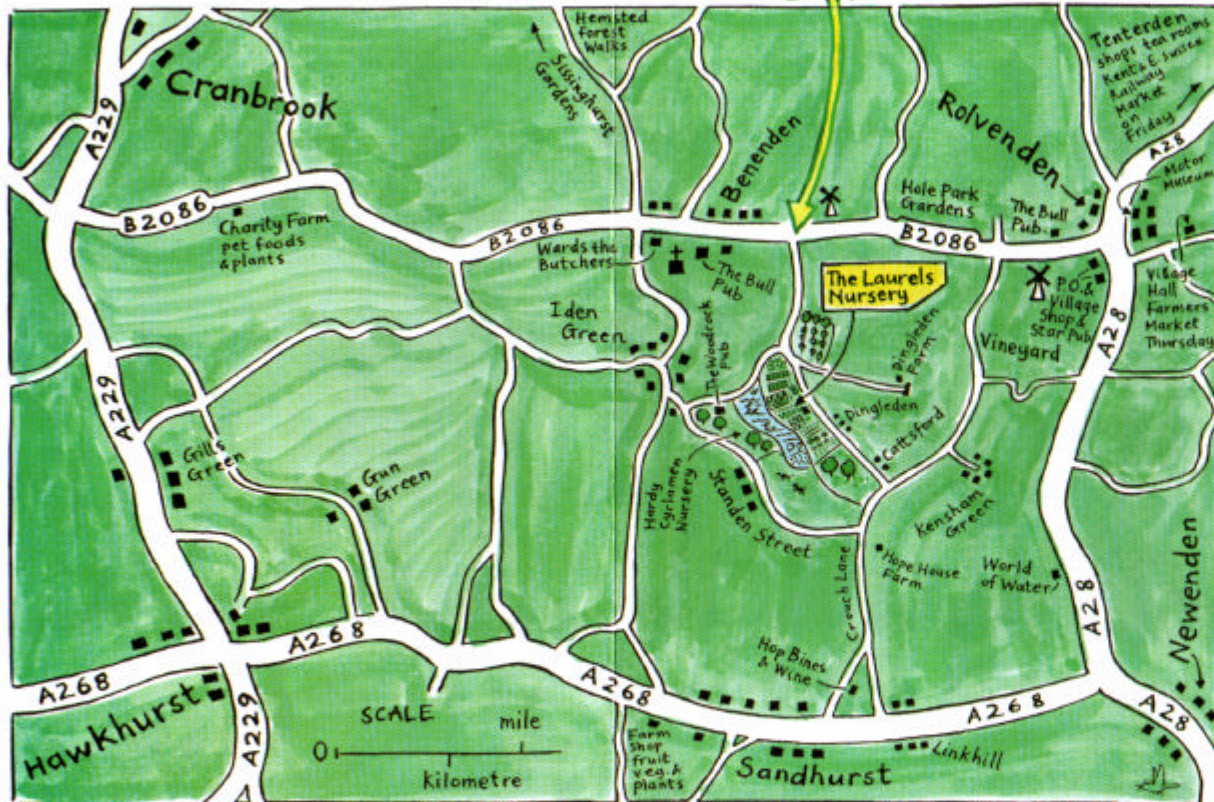

# Opening Hours

(other times by appointment)

MON to FRI 8 am to 4 pm

SAT 9 am to 12 noon

Look out for our signpost

The nursery has been under current ownership since 1969. We offer a friendly family service and browsers are welcome.